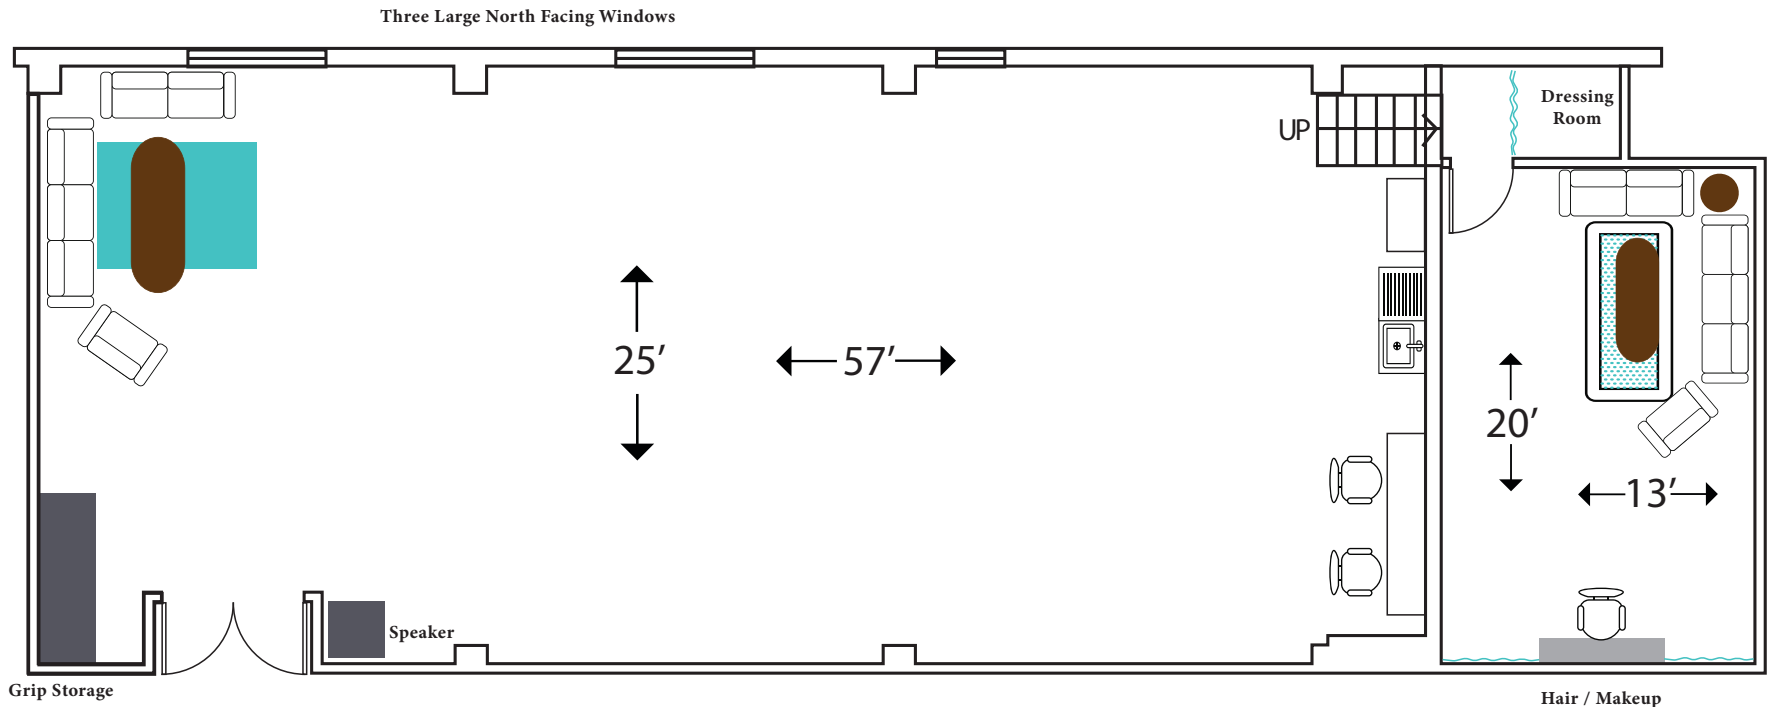

Basic Grip Package

Workstation

STAGE 5

6311 Romaine St. #7310
HOLLYWOOD

STAGE 5 6311 Romaine St, 7310
Los Angeles, CA
90038

323.391.1991

bltstudios@blt-enterprises.com
bltstudios.net