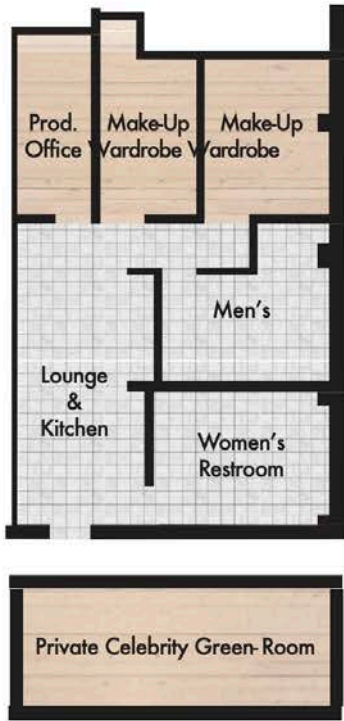

### Included with Stage Rental:

3,240 sq. ft. Shooting Space  
3 Wall Cyclorama: 52'L x 45'W x 30'L  
Power: 1800 amps, 3 phase  
Silent Air Conditioning  
Basic Grip Package  
300 up/down Internet

Private Celebrity Green Room  
2 Makeup / Wardrobe Rooms  
1 Production Office  
Kitchen / Lounge  
On Site Parking  
400 sq. ft. Annex Building

STAGE 4 1015 N CAHUENGA BL  
Los Angeles, CA  
90038

**323.391.1991**

bлтstudios@bлт-enterprises.com  
bлтstudios.net

CELEBRITY DRESSING ROOM with PRIVATE BATH

PRODUCTION OFFICE

LOUNGE W/KITCHEN

ANNEX

**STAGE 4**  
1015 N CAHUENGA BL  
HOLLYWOOD