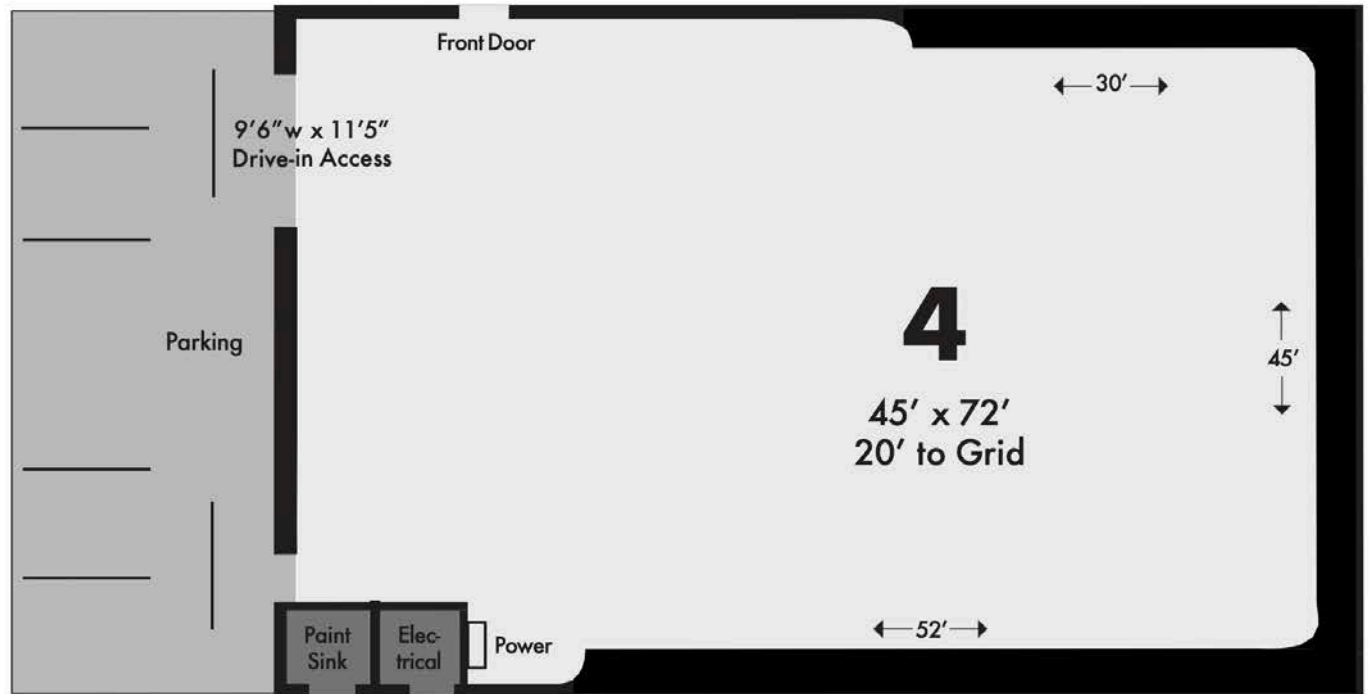

ANNEX

STAGE 4 1015 N CAHUENGA BL
Los Angeles, CA
90038

323.391.1991

bltstudios@blt-enterprises.com
bltstudios.net