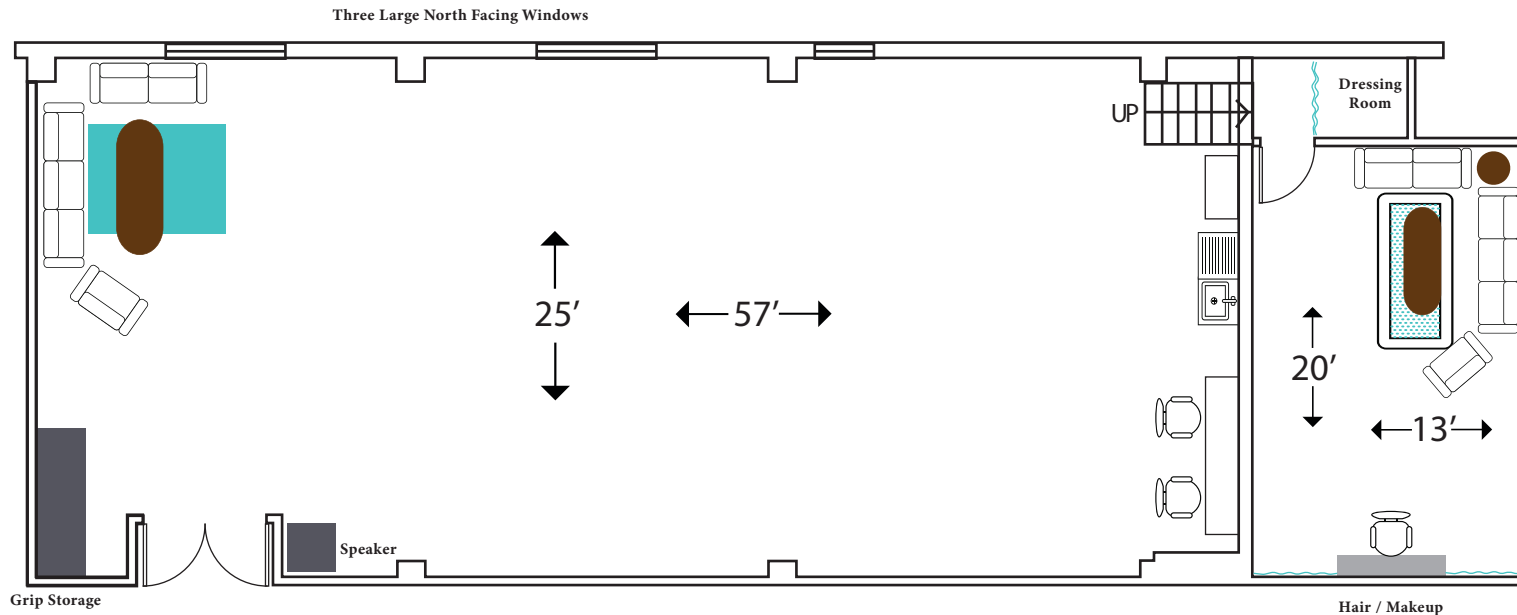

STAGE 5

6311 Romaine St
Suite 7310

Included With Your Rental

- Power, 70 amps 3 phase
- Air Conditioning
- 300Mb Up/Down Internet
- Site Rep
- Basic Grip Package
- (5) Parking Spaces
- Hair & Makeup Room
- Dressing Area
- Lounge on Stage
- Bluetooth Speaker
- Staff Workstation
- Coffee Station
- Stocked Mini-fridge
- Seamless Paper
- Not guaranteed
- Check for availability and colors