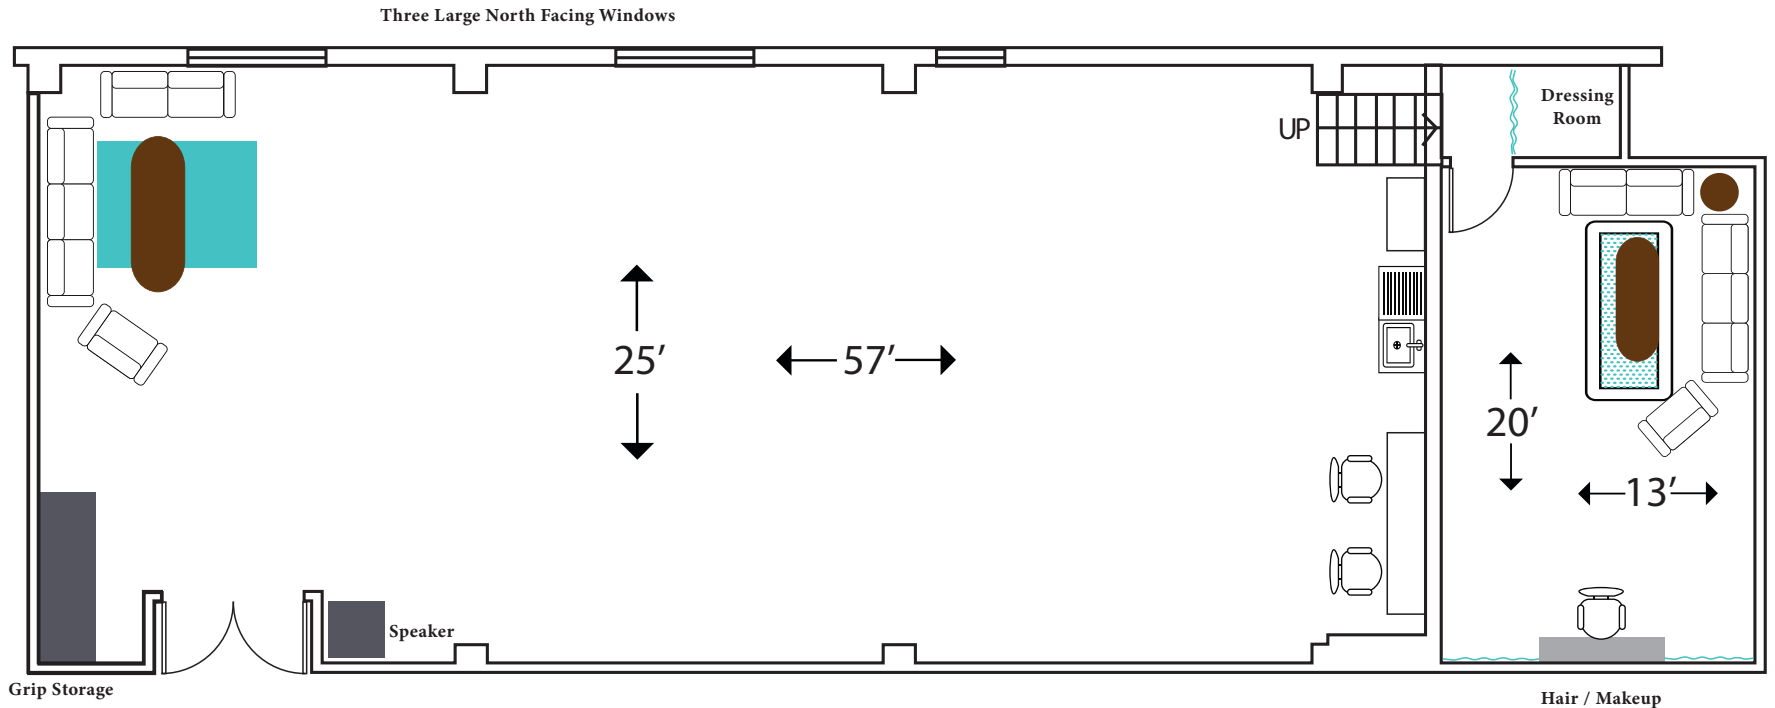

STAGE 5

6311 Romaine St, #7310 • HOLLYWOOD

1,425 sq. ft. Shooting Space
57'L x 25'W
Power: 700 amps, 3 phase
Silent Air Conditioning
Basic Grip Package
300 up/down Internet
Blue Tooth Speaker

**Included with
Stage Rental**

Lounge
Makeup / Wardrobe Room
Dressing Room
Staff Workstation
Coffee Station
Stocked Mini-Fridge
Seamless Paper
(call for availability & colors)

STAGE 5

6311 Romaine St., #7310 • HOLLYWOOD

STAGES 1-3: 6309 Eleanor Ave • **STAGE 4:** 1015 N Cahuenga Blvd • **STAGE 5:** 6311 Romaine, #7310