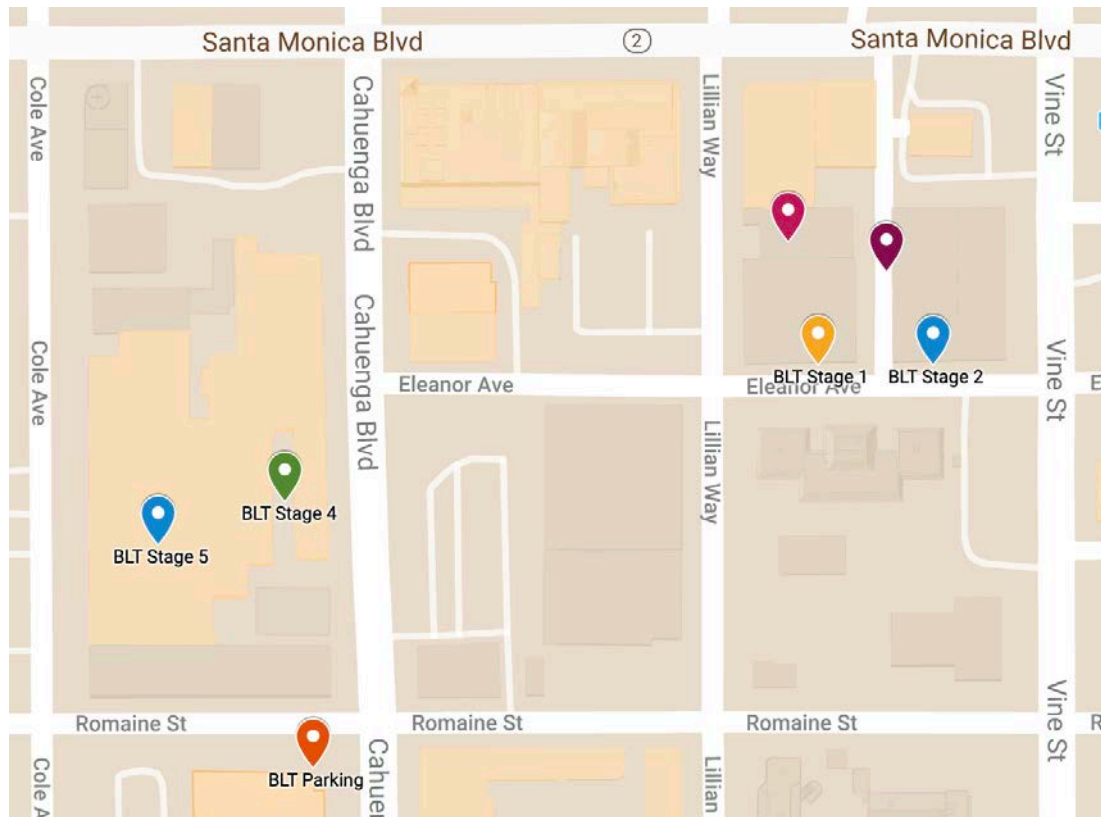

STAGE 5

6311 Romaine St., #7310 • HOLLYWOOD

STAGES 1-3: 6309 Eleanor Ave • **STAGE 4:** 1015 N Cahuenga Blvd • **STAGE 5:** 6311 Romaine, #7310

PARKING: approx. 985 N Cahuenga Blvd

STAGE 5

6309 Eleanor Ave, Los Angeles, CA 90038 • 323.391.1991 • bltstudios@blt-enterprises.com • bltstudios.net