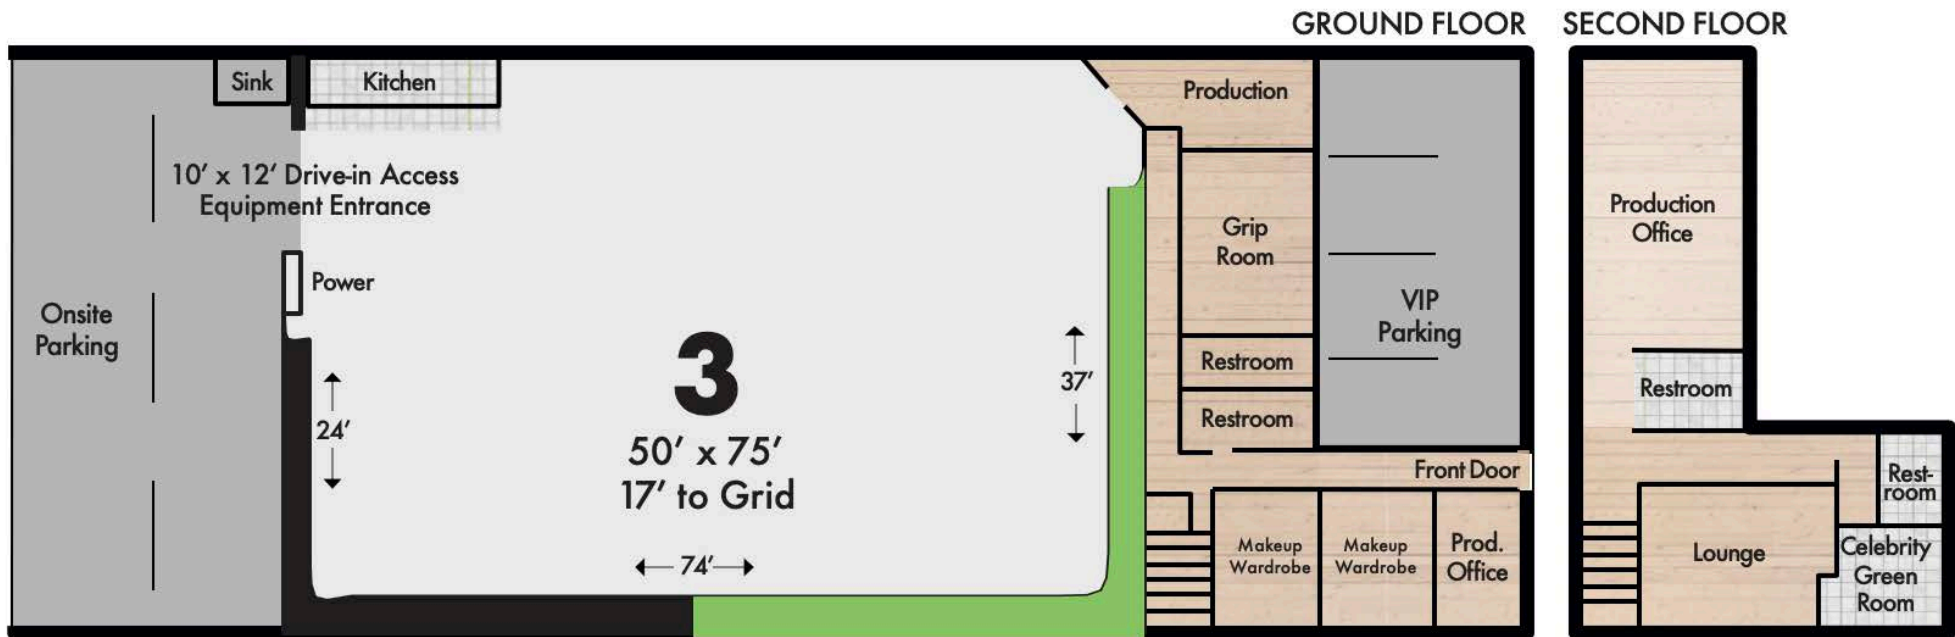

Included with Stage Rental:

3,750 sq. ft. Shooting Space
3 Wall Cyclorama: 37'W x 74'W x 24'W
Half Pre-hung Green / Half White Cyc
Power: 1200 amps, 3 Phase
Silent Air Conditioning
Basic Grip Package
250mpbs Up/Down WiFi

2 Production Offices
Celebrity Green Room w/Private Restroom
2 Makeup/Wardrobe Rooms
Conference Room w/Private Restroom
Lounge
Full Kitchen
On-site VIP Parking

STAGES 1-3: 6309 Eleanor Ave • **STAGE 4:** 1015 N Cahuenga Blvd • **STAGE 5:** 6311 Romaine, #7310